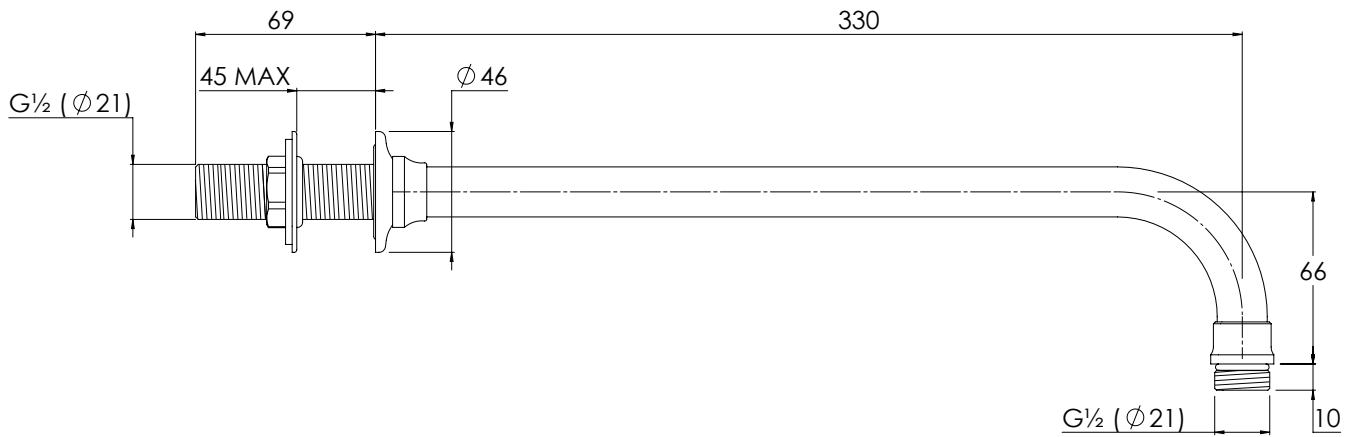

LEFROY BROOKS

IBROC HOUSE ESSEX ROAD
HODDESDON HERTS EN11 0QS UK
T: +44 (0)1992 708 316 F: +44 (0)1992 708 317

LBE1734

(EURO SPEC.) STANDARD SHOWER PROJECTION ARM

DIMENSIONAL DATA SHEET

DATE: 28/10/2019

REVISION: A

COPYRIGHT © LBIP LTD. ALL RIGHTS RESERVED

DIMENSIONS IN MILLIMETRES

WHILST EVERY EFFORT IS MADE TO ENSURE THE ACCURACY OF THESE DATA SHEETS THEY ARE SUBJECT TO CHANGE WITHOUT NOTICE AS PART OF THE COMPANY'S PRODUCT DEVELOPMENT PROCESS